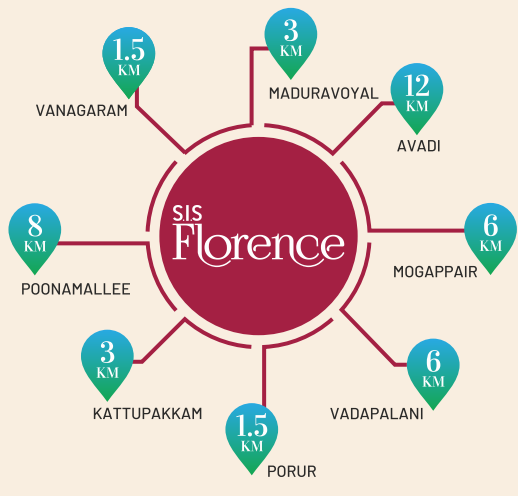

Greenery with Swimming Pool

LOCATION HIGHLIGHTS:

- Porur Metro Station - 1.5kms/5mins drive
- Vanagaram - 1.5kms/4mins drive
- Valasaravakkam - 4kms/15mins drive
- Iyyappanthangal - 2.5kms/7mins drive
- Ramapuram - 5.5kms/15mins drive
- Manapakkam - 5.5kms/15mins drive
- Nolambur - 5.5kms/15mins drive
- Mogappair - 6kms/10mins drive
- Poonamallee - 8kms/20mins drive
- Ambattur - 10kms/20mins drive
- Avadi - 12kms/ 25mins drive